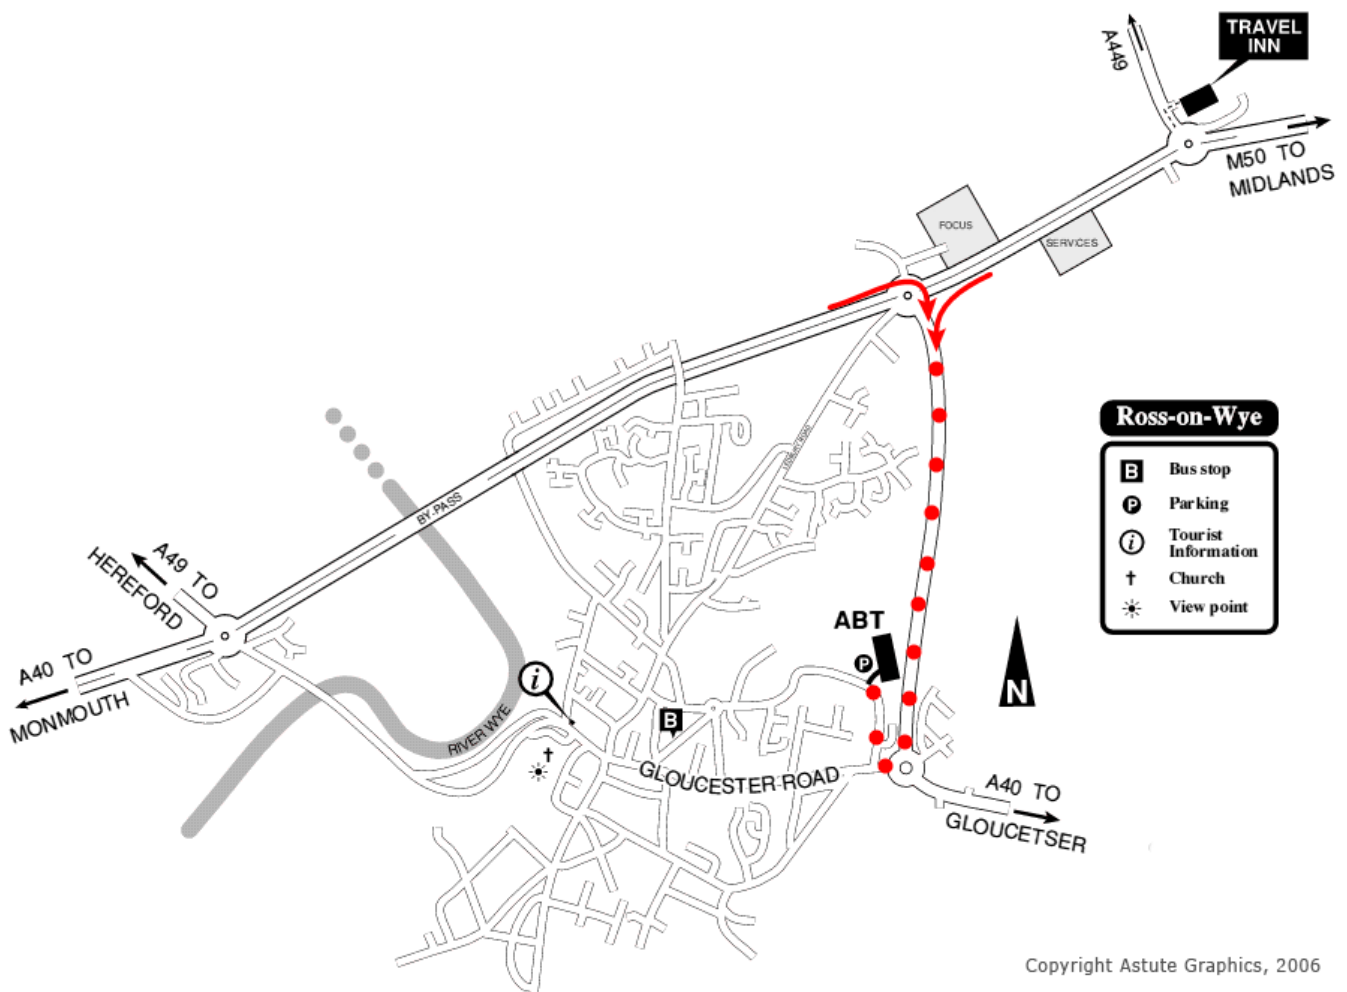

CAB MANUFACTURERS
FABRICATION ENGINEERS

ASHBURTON IND. ESTATE
ROSS-ON-WYE
HEREFORDSHIRE
HR9 7BW
ENGLAND

TEL +44 (0) 1989 563656
FAX +44 (0) 1989 566824

Directions to ABT Products, Ross-on-Wye

If approaching Ross-on-Wye via the M50, you will reach the first roundabout (junction 4) which is the end of the motorway. A Travel Inn is located at this roundabout.

Travel straight across (first exit) which takes you past a service station on a dual carriageway.

At the next roundabout, take the first exit to the left marked for Gloucester (A40). This single carriageway bypass takes you down a hill and on to a smaller roundabout at the end.

Take the right turn for the town and immediately the next right into the Ashburton trading estate.

ABT Products is the largest single factory less than 100m on the right hand side.