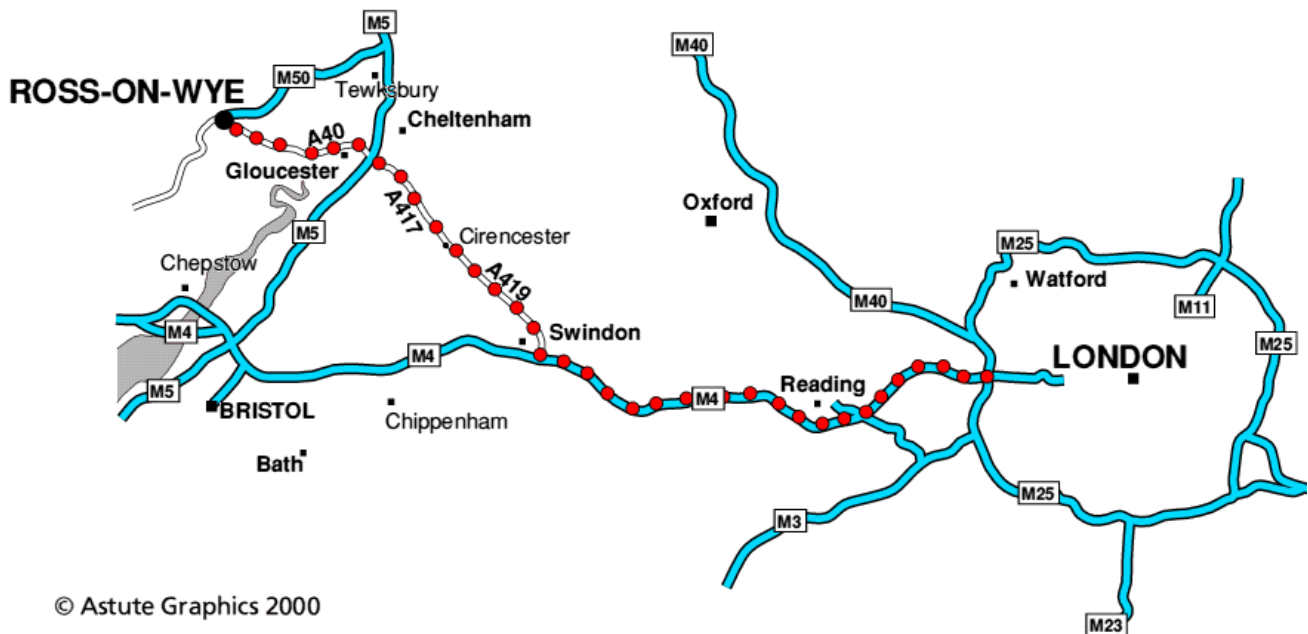

## Directions to ABT Products, Ross-on-Wye, travelling from London

JOIN M4 WEST TO SWINDON

EXIT M4 J15

JOIN A419 NORTHWEST TO CIRENCESTER

JOIN A417 NORTHWEST

JOIN A436 AT ROUNDABOUT TO GLOUCESTER

FOLLOW SIGNS FOR A40 (ROSS-ON-WYE AND FOREST OF DEAN)

M25 to Ross-on-Wye approx. 120 miles. Approx. time 3hrs.