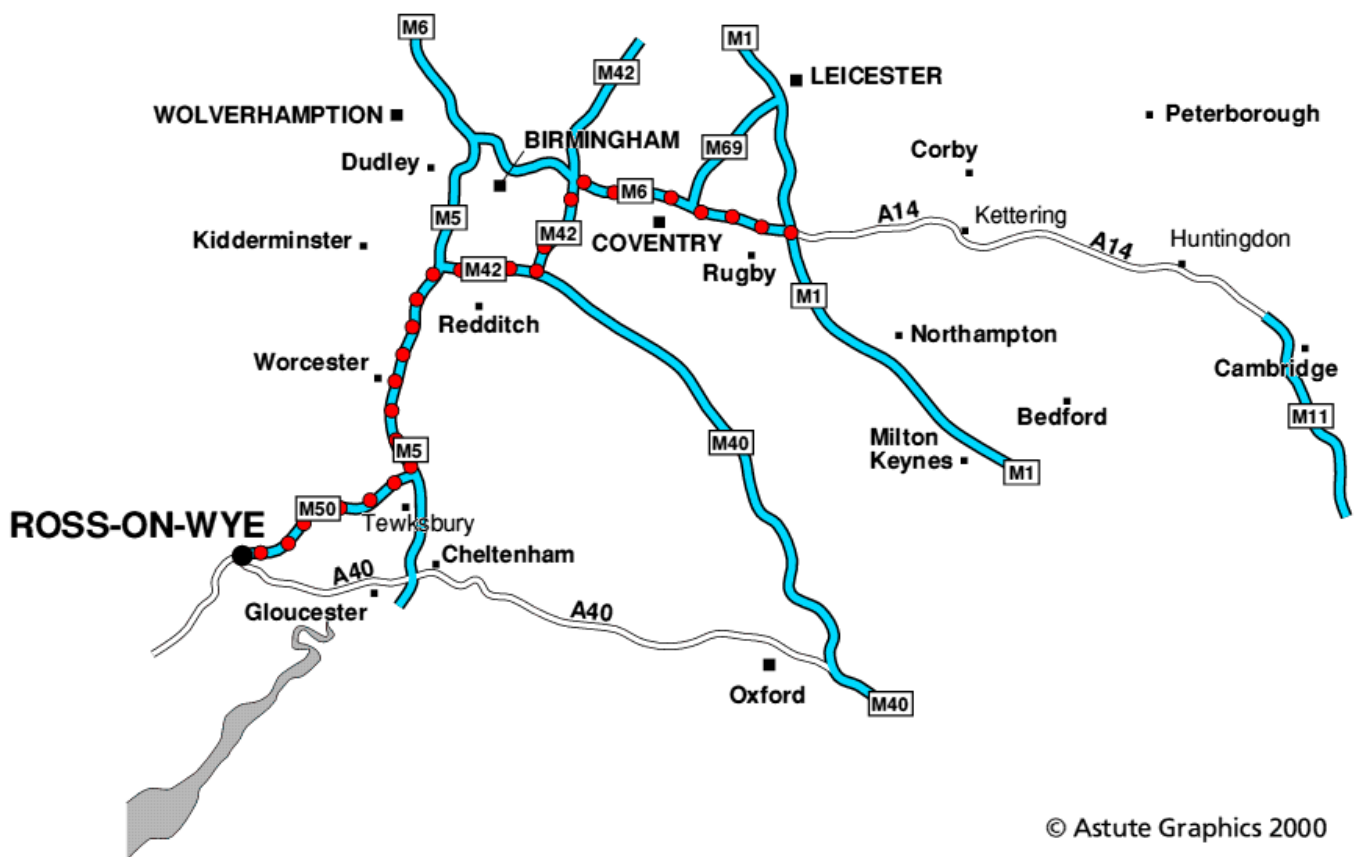

## Directions to ABT Products, Ross-on-Wye, travelling from the East

JOIN M6 WEST TO BIRMINGHAM

EXIT M6 J4

JOIN M42 SOUTH

KEEP ON M42 AT J3A WHEN JOINING WITH M40

JOIN M5 SOUTHWEST AT END OF M42

EXIT M5 J8

JOIN M50 TOWARDS ROSS-ON-WYE/WALES

M6 J1 to Ross-on-Wye approx. 80 miles. Approx. time 1 hrs 30mins